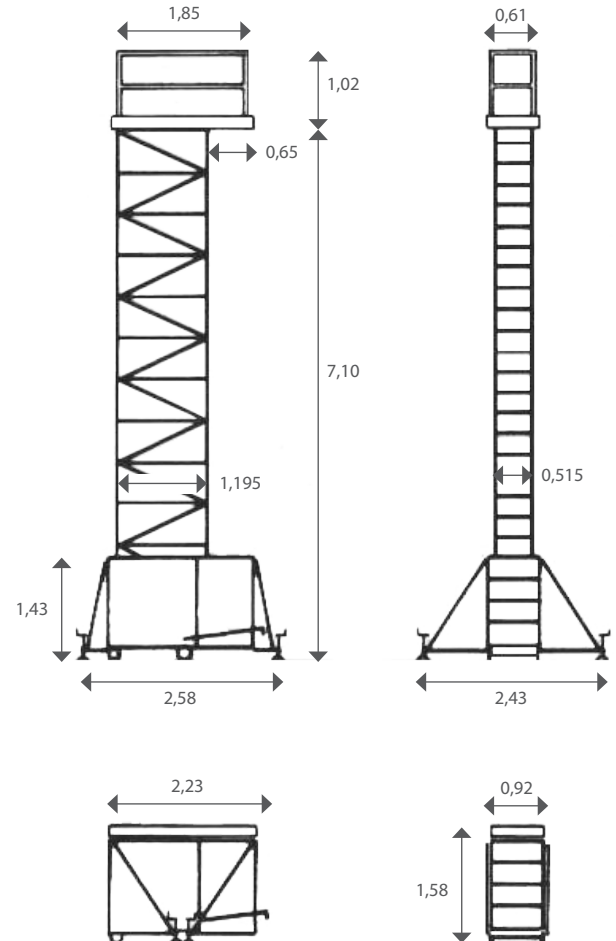

Instant Pedal Lift 324

STANDARD EQUIPMENT

- Manual incremental lifting/lowering (0.5 m), by using a foot pedal
- Particularly well suited to maintenance, repair and assembly work indoors, as for example in sports halls, council offices, shopping centers, theatres, etc.
- Easily transported through a standard doorway when folded together
- No danger of sparks - the device can also be used for smaller maintenance and installation jobs on oil platforms

SPECIFICATIONS

	Platform capacity	225 kg
	Allowable loading	250 kg (2x75 kg person load plus 100kg extra loading)
	Max. working height	9,10 m
	Max. platform height	7,10 m
	Min. platform height	1,42 m
	Guardrail height	1,02 m
	Platform size	1,85 x 0,61 m
	Stowed height	1,58 m
	Stowed length	2,23 m
	Stowed width	0,92 m
	Width (outriggers disassembled)	0,74 m
	Length (outriggers out)	0,74 m
	Width (outriggers out)	2,43 m
	Gross weight	290 kg

OPTIONS

- Special transport trailer

www.instant.no

INSTANT

Norway
Tel.: +47 23 19 11 00
info@instant.no

Lithuania
Tel.: +370 5 233 1096
info@instant.lt

Latvia
Tel.: +371 263 58 152
info@instantlatvija.lv

Estonia
Tel.: +372 680 76 33
info@instant.ee